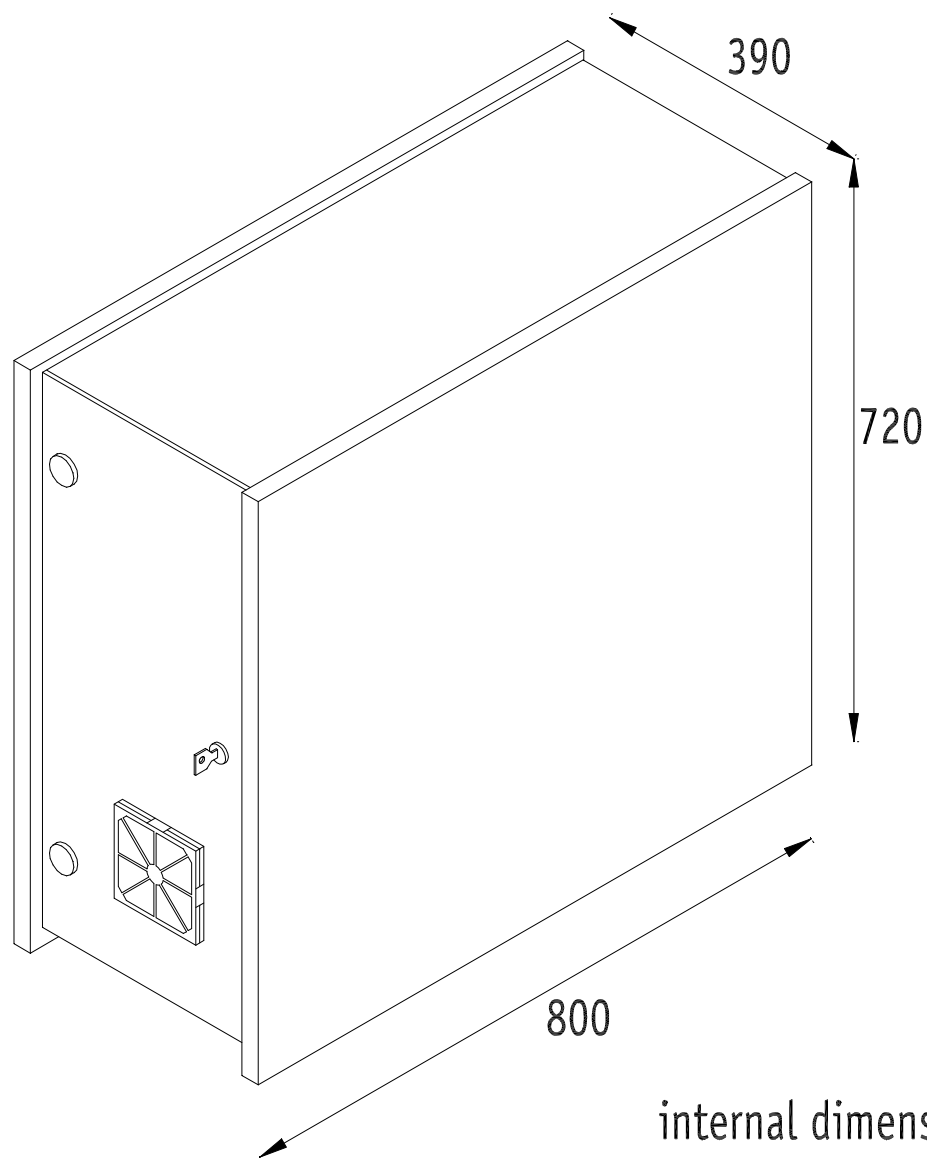

OFFICE FURNITURE
AND ERGONOMICS

internal dimensions
WxDxH 300x700x600mm

All dimensions in mm - Dimensions en mm - Abmessungen in mm - Alle afmetingen in mm

DATA-INFO

32.728/764

Dataflex®
is a registered
trademark of
DATAFLEX
INTERNATIONAL BV
P.O. Box 713
NL-2920 CA
Krimpen a/d IJssel