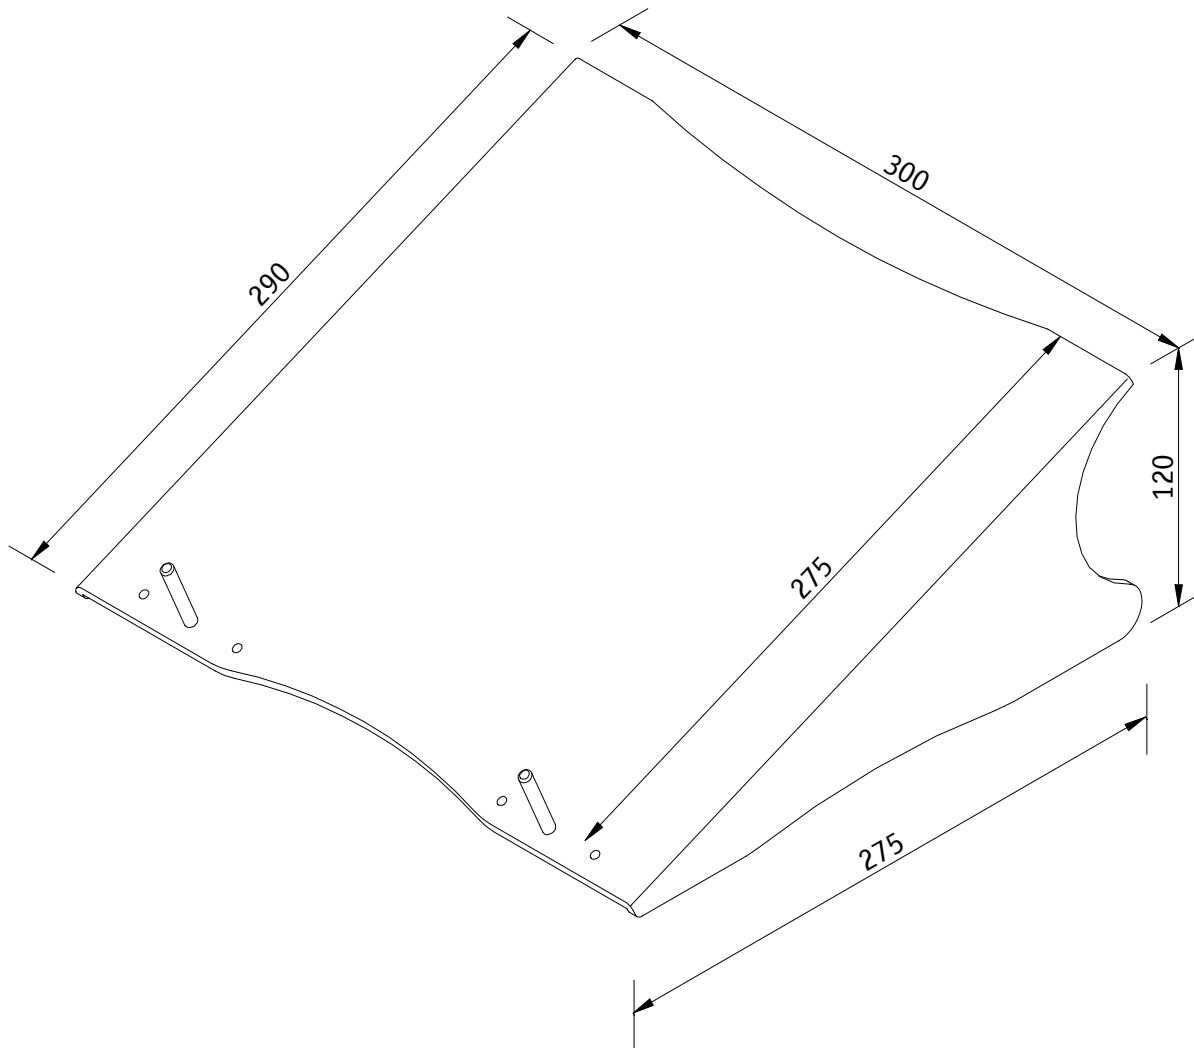

OFFICE FURNITURE
AND ERGONOMICS

DATA-INFO

44.450

Dataflex®
is a registered
trademark of
VIKING A.C. EUROPE BV
P.O. Box 713
NL-2920 CA
Krimpen a/d IJssel

All dimensions in mm - Dimensions en mm - Abmessungen in mm - Alle afmetingen in mm