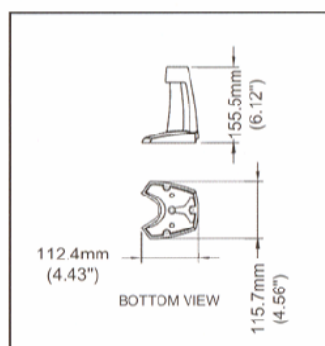

DATA-INFO

53.522

Dataflex®
is a registered
trademark of
DATAFLEX
INTERNATIONAL BV
P.O. Box 713
NL-2920 CA
Krimpen a/d IJssel

Dimensions in mm

Afmetingen in mm

Abmessungen in mm

Dimensions en mm