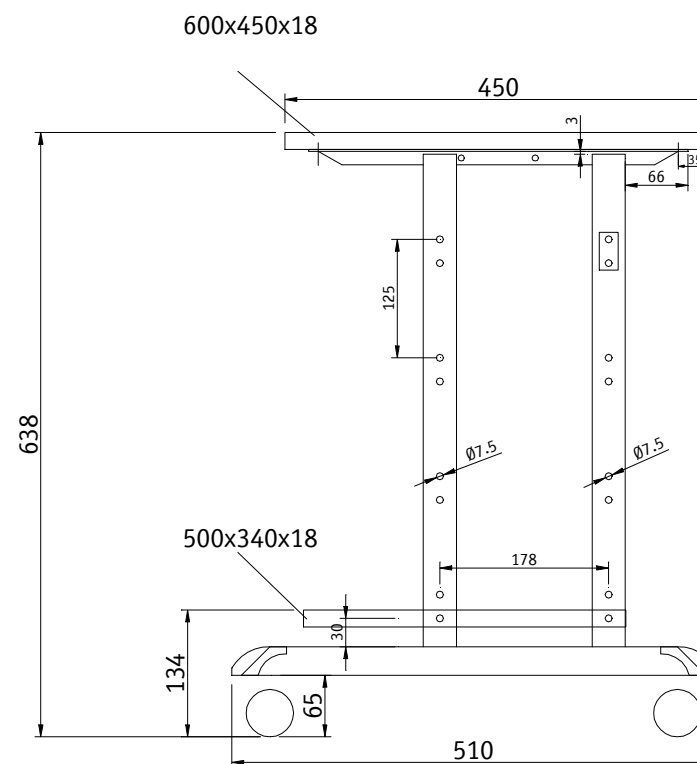

DATA-INFO

85.210/215

Dataflex®
is a registered
trademark of
DATAFLEX
INTERNATIONAL BV
P.O. Box 713
NL-2920 CA
Krimpen a/d IJssel

All dimensions in mm - Dimensions en mm - Abmessungen in mm - Alle afmetingen in mm