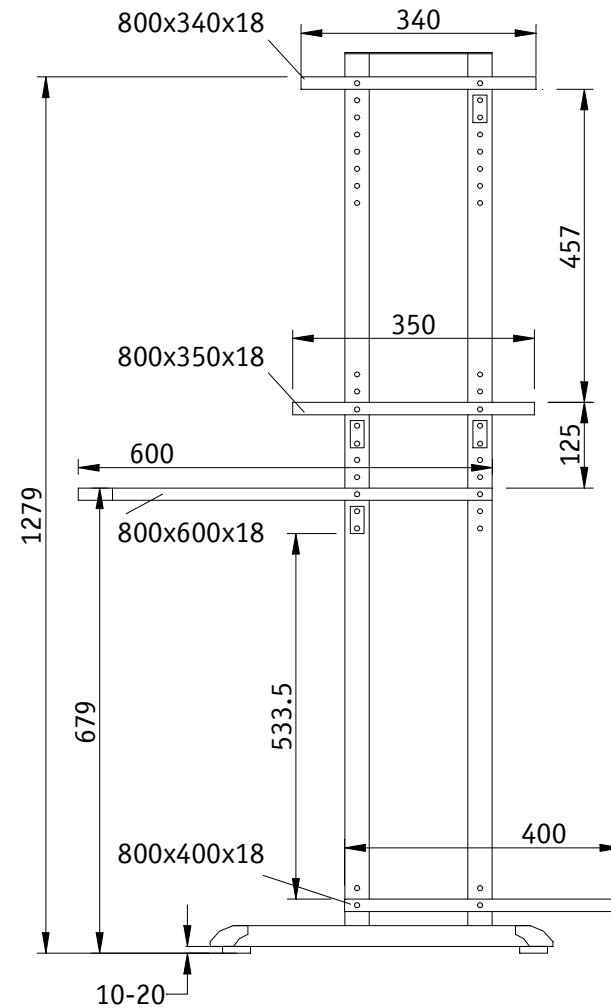

All dimensions in mm.

DATA-INFO
85.950/3/5

Dataflex®
is a registered
trademark of
VIKING A.C. EUROPE BV
P.O. Box 713
NL-2920 CA
Krimpen a/d IJssel