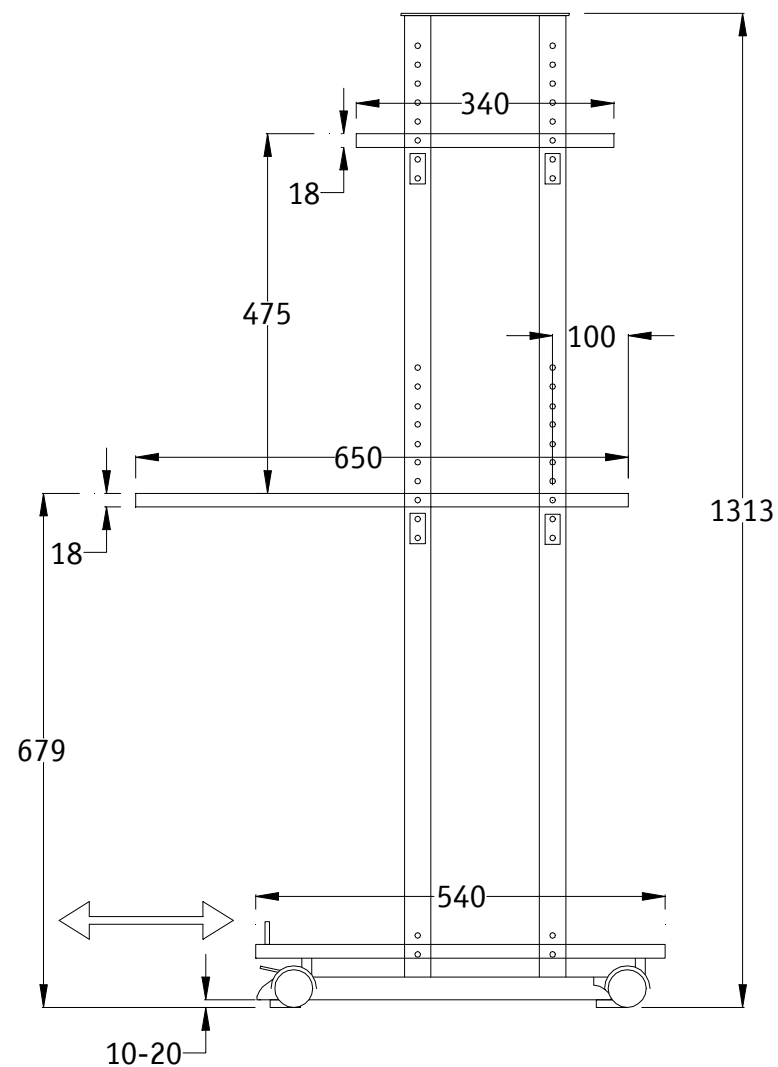

DATA-INFO

88.501

Dataflex®
is a registered
trademark of
DATAFLEX
INTERNATIONAL BV
P.O. Box 713
NL-2920 CA
Krimpen a/d IJssel

All dimensions in mm - Dimensions en mm - Abmessungen in mm - Alle afmetingen in mm