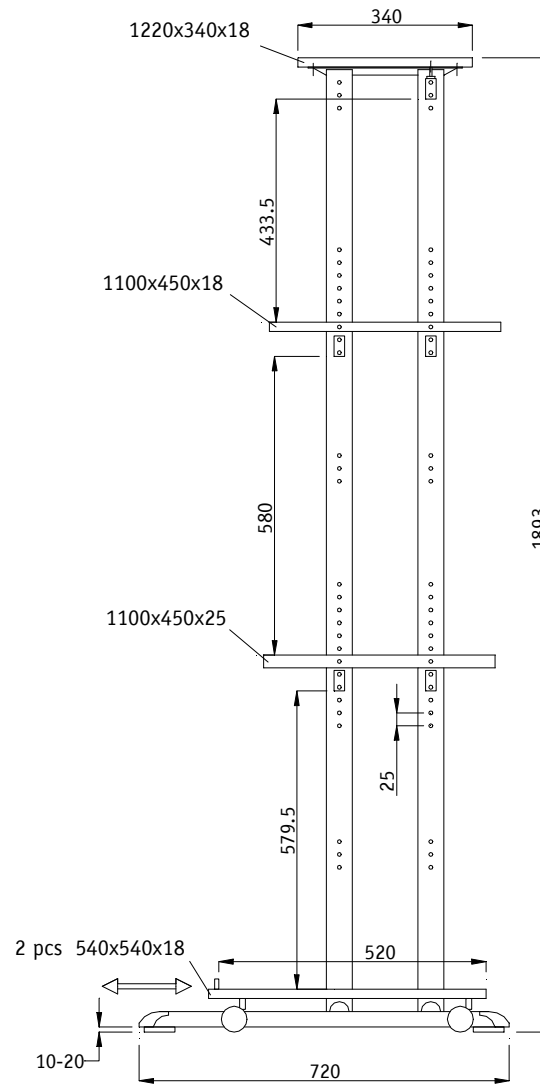

PACKED IN 2 BOXES:

90.160 = 90.211 (LEGS) + 90.241 (PANELS)

90.163 = 90.213 (LEGS) + 90.243 (PANELS)

All dimensions in mm - Dimensions en mm - Abmessungen in mm - Alle afmetingen in mm

OFFICE FURNITURE
AND ERGONOMICS