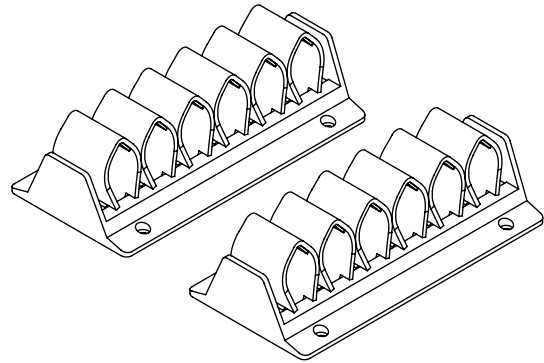

addit

Addit cable wave 302

2016/11/22

34.302

180 x 120 x 80 mm

1 pcs

silver

0,21 kg

805410343026