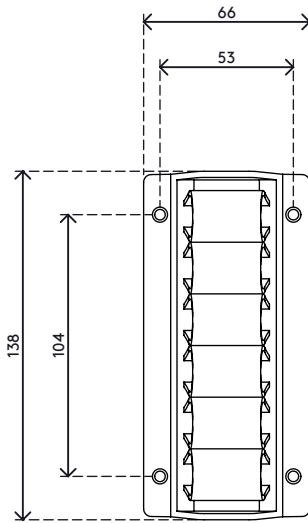

34.302

Addit cable wave 302

Cable waves are mounted underneath a desktop with 4 parker screws (not included) and have room for several cables. Cables are simply pushed between the clamping elements which hold the cables neatly in place. Suitable for practically every type of cable.

- Manages cable clutter underneath the desk
- Space for several cables
- Packed as a 2 piece set
- Easy to use
- Suitable for all cable diameters of IT hardware
- Suitable for 10 cables of 7 mm thickness

addit

Addit cable wave 302

2016/11/22

34.302

 180 x 120 x 80 mm

 1 pcs

 silver

 0,21 kg