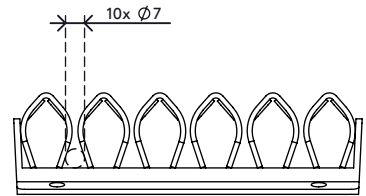

34.302

Addit cable wave 302

Cable waves are mounted underneath a desktop with 4 parker screws (not included) and have room for several cables. Cables are simply pushed between the clamping elements which hold the cables neatly in place. Suitable for practically every type of cable.

- Manages cable clutter underneath the desk
- Space for several cables
- Packed as a 2 piece set
- Easy to use
- Suitable for all cable diameters of IT hardware
- Suitable for 10 cables of 7 mm thickness

addit

Addit cable wave 302

2016/11/22

34.302

 180 x 120 x 80 mm

 1 pcs

 silver

 0,21 kg