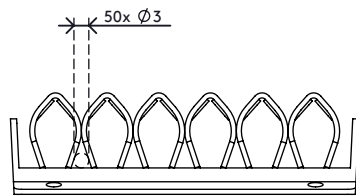

addit

Addit cable wave 302

2016/11/22

34.302

180 x 120 x 80 mm

1 pcs

silver

0,21 kg

805410343026