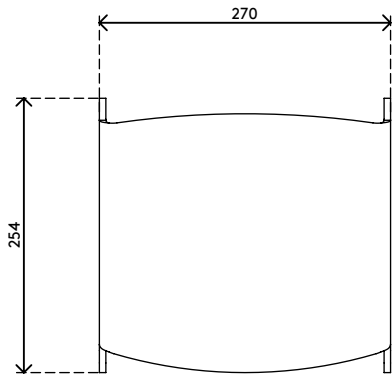

44.550

Addit monitor riser 550

Place your monitor on this monitor riser to raise it up to eye-level. This results in less strain on neck, shoulders and arms. It also has space to store your keyboard and has a maximum weight capacity of 15 kg. Combine it with an in-line document holder for maximum effectiveness.

- Suitable for monitors up to 15 kg
- Space-saving horizontal keyboard storage
- 6 mm thick clear acrylic
- Saves desk space
- Fixed height
- Dimensions (w x d x h): 270 x 254 x 107 mm

15 kg

Addit monitor riser 550

2016/11/22

44.550

 320 x 265 x 115 mm

 1 pcs

 clear acrylic

 0,95 kg

 805410445508