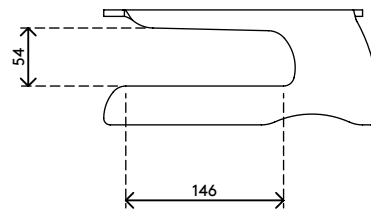

44.550

Addit monitor riser 550

Place your monitor on this monitor riser to raise it up to eye-level. This results in less strain on neck, shoulders and arms. It also has space to store your keyboard and has a maximum weight capacity of 15 kg. Combine it with an in-line document holder for maximum effectiveness.

- Suitable for monitors up to 15 kg
- Space-saving horizontal keyboard storage
- 6 mm thick clear acrylic
- Saves desk space
- Fixed height
- Dimensions (w x d x h): 270 x 254 x 107 mm

15 kg

Addit monitor riser 550

2016/11/22

44.550

 320 x 265 x 115 mm

 1 pcs

 clear acrylic

 0,95 kg

 805410445508