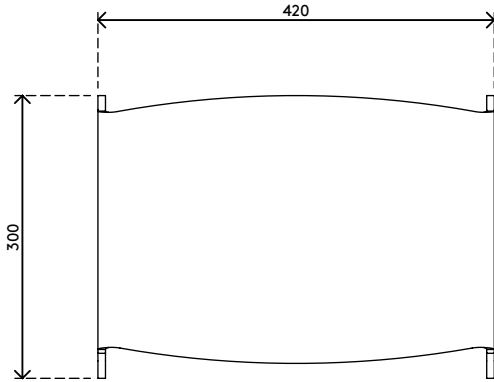

44.660

Addit monitor riser 660

Raises your monitor to eye-level and fits most notebooks to create what you could also call a notebook centre. Connect a monitor, keyboard and mouse to your notebook to start using it as a desktop computer. The shape of this monitor riser ensures your notebook's ports and drives stay accessible.

- Suitable for monitors up to 15 kg
- Suitable for notebooks up to 350 mm wide
- With cut-outs for ROM-drive and cable access
- 8 mm thick clear acrylic
- Saves desk space
- Dimensions (w x d x h): 420 x 300 x 144 mm
- Stores the notebook underneath the monitor

15 kg

Addit monitor riser 660

2016/11/22

44.660

 475 x 310 x 163 mm

 1 pcs

 clear acrylic

 1,89 kg