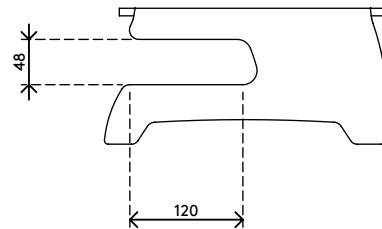

44.660

Addit monitor riser 660

Raises your monitor to eye-level and fits most notebooks to create what you could also call a notebook centre. Connect a monitor, keyboard and mouse to your notebook to start using it as a desktop computer. The shape of this monitor riser ensures your notebook's ports and drives stay accessible.

- Suitable for monitors up to 15 kg
- Suitable for notebooks up to 350 mm wide
- With cut-outs for ROM-drive and cable access
- 8 mm thick clear acrylic
- Saves desk space
- Dimensions (w x d x h): 420 x 300 x 144 mm
- Stores the notebook underneath the monitor

15 kg

Addit monitor riser 660

2016/11/22

44.660

 475 x 310 x 163 mm

 1 pcs

 clear acrylic

 1,89 kg