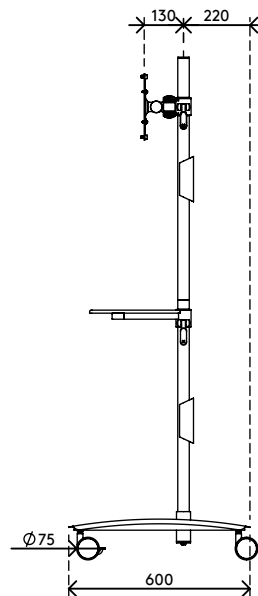

## Viewmate workstation - floor 712

This AV trolley is perfect for company presentations or classrooms. Both its TV screen/monitor mount and its media device platform are independently height adjustable, making sure the audience gets the best possible viewing angle. Because this trolley has big lockable castors, doorways won't present a threshold.

- AV trolley with big lockable castors (75 mm diameter)
- Convenient clamp lever on height adjustable parts locks them in place
- Able to hold a monitor or flat screen TV and most media devices
- VESA 200 x 100/200 x 200/400 x 200 mm compatible
- Cable covers keep cables neatly together
- Trolley (w x d x h): 636 x 600 x 1665 mm
- Max. weight capacity: platform 10 kg, display mount 15 kg

# viewmate

+90°/-90°

+90°/-90°

360°

max. 400 x 200 mm

# 52.712

 800 x 690 x 285 mm

 1 pcs

 silver

 19,8 kg

 805410527129