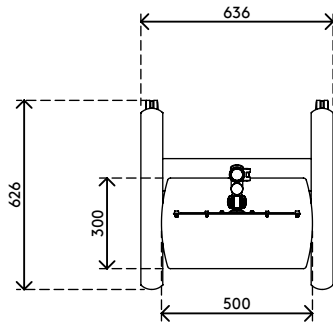

## Viewmate workstation - floor 712

This AV trolley is perfect for company presentations or classrooms. Both its TV screen/monitor mount and its media device platform are independently height adjustable, making sure the audience gets the best possible viewing angle. Because this trolley has big lockable castors, doorways won't present a threshold.

- AV trolley with big lockable castors (75 mm diameter)
- Convenient clamp lever on height adjustable parts locks them in place
- Able to hold a monitor or flat screen TV and most media devices
- VESA 200 x 100/200 x 200/400 x 200 mm compatible
- Cable covers keep cables neatly together
- Trolley (w x d x h): 636 x 600 x 1665 mm
- Max. weight capacity: platform 10 kg, display mount 15 kg

# viewmate

+90°/-90°

+90°/-90°

360°

max. 400 x 200 mm

# 52.712

 800 x 690 x 285 mm

 1 pcs

 silver

 19,8 kg

 805410527129