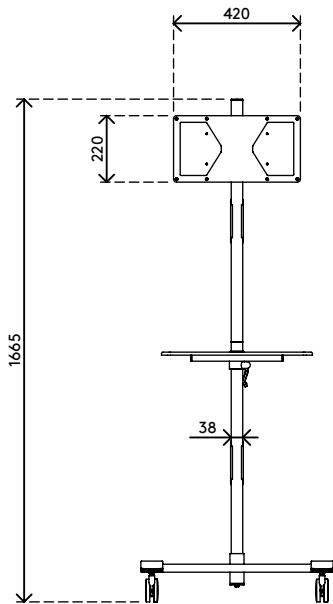

## Viewmate workstation - floor 712

This AV trolley is perfect for company presentations or classrooms. Both its TV screen/monitor mount and its media device platform are independently height adjustable, making sure the audience gets the best possible viewing angle. Because this trolley has big lockable castors, doorways won't present a threshold.

- AV trolley with big lockable castors (75 mm diameter)
- Convenient clamp lever on height adjustable parts locks them in place
- Able to hold a monitor or flat screen TV and most media devices
- VESA 200 x 100/200 x 200/400 x 200 mm compatible
- Cable covers keep cables neatly together
- Trolley (w x d x h): 636 x 600 x 1665 mm
- Max. weight capacity: platform 10 kg, display mount 15 kg

# viewmate

+90°/-90°

+90°/-90°

360°

max. 400 x 200 mm

# 52.712

 800 x 690 x 285 mm

 1 pcs

 silver

 19,8 kg

 805410527129