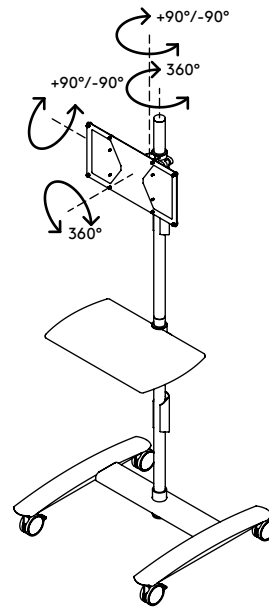

## Viewmate workstation - floor 712

This AV trolley is perfect for company presentations or classrooms. Both its TV screen/monitor mount and its media device platform are independently height adjustable, making sure the audience gets the best possible viewing angle. Because this trolley has big lockable castors, doorways won't present a threshold.

- AV trolley with big lockable castors (75 mm diameter)
- Convenient clamp lever on height adjustable parts locks them in place
- Able to hold a monitor or flat screen TV and most media devices
- VESA 200 x 100/200 x 200/400 x 200 mm compatible
- Cable covers keep cables neatly together
- Trolley (w x d x h): 636 x 600 x 1665 mm
- Max. weight capacity: platform 10 kg, display mount 15 kg

# viewmate

+90°/-90°

+90°/-90°

360°

max. 400 x 200 mm

# 52.712

 800 x 690 x 285 mm

 1 pcs

 silver

 19,8 kg

 805410527129