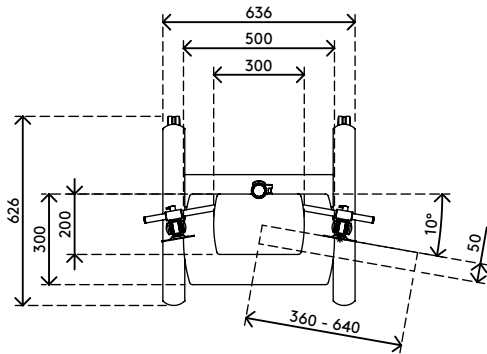

- Conference trolley with big lockable castors (75 mm diameter)
- Convenient clamp lever on height adjustable parts locks them in place
- Able to hold two monitors, a (web)camera and media device or decoder
- VESA MIS-D 75 x 75/100 x 100 mm compatible
- Monitor size limit: width 640 - height 712 mm
- Cable covers keep cables neatly together
- Trolley dimensions (w x d x h): 636 x 600 x 1665 mm
- Max. weight capacity: platforms 10 kg, monitor mounts 15 kg

# viewmate <sup>x</sup>

+90°/-90°

+90°/-90°

360°

640 mm (25,2")

713 mm (28,1")

75 x 75/100 x 100

(2x) 15 kg

# 52.722

800 x 690 x 285 mm

1 pcs

silver

24,6 kg

805410527228