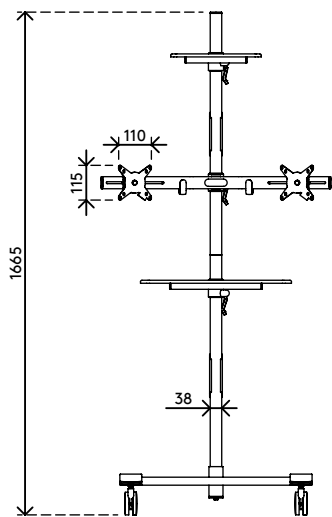

## Viewmate workstation - floor 722

This conference trolley is great for video conferencing and telepresence systems. It has platforms for a camera and decoder and is fitted with a dual monitor mount for viewing your own presentation and your audience simultaneously. Because this trolley has big lockable castors, doorways won't present a threshold.

- Conference trolley with big lockable castors (75 mm diameter)
- Convenient clamp lever on height adjustable parts locks them in place
- Able to hold two monitors, a (web)camera and media device or decoder
- VESA MIS-D 75 x 75/100 x 100 mm compatible
- Monitor size limit: width 640 - height 712 mm
- Cable covers keep cables neatly together
- Trolley dimensions (w x d x h): 636 x 600 x 1665 mm
- Max. weight capacity: platforms 10 kg, monitor mounts 15 kg

# viewmate <sup>x</sup>

+90°/-90°

+90°/-90°

360°

640 mm (25,2")

713 mm (28,1")

75 x 75/100 x 100

(2x) 15 kg

# 52.722

800 x 690 x 285 mm

1 pcs

silver

24,6 kg

805410527228