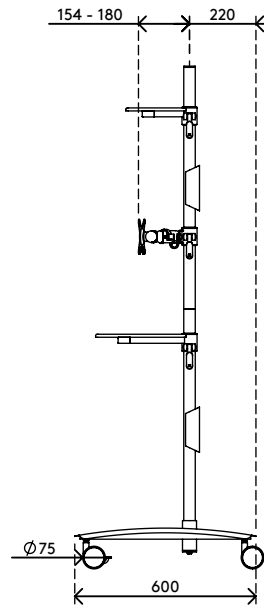

## Viewmate workstation - floor 722

This conference trolley is great for video conferencing and telepresence systems. It has platforms for a camera and decoder and is fitted with a dual monitor mount for viewing your own presentation and your audience simultaneously. Because this trolley has big lockable castors, doorways won't present a threshold.

- Conference trolley with big lockable castors (75 mm diameter)
- Convenient clamp lever on height adjustable parts locks them in place
- Able to hold two monitors, a (web)camera and media device or decoder
- VESA MIS-D 75 x 75/100 x 100 mm compatible
- Monitor size limit: width 640 - height 712 mm
- Cable covers keep cables neatly together
- Trolley dimensions (w x d x h): 636 x 600 x 1665 mm
- Max. weight capacity: platforms 10 kg, monitor mounts 15 kg

# viewmate <sup>x</sup>

+90°/-90°

+90°/-90°

360°

640 mm (25,2")

713 mm (28,1")

75 x 75/100 x 100

(2x) 15 kg

# 52.722

800 x 690 x 285 mm

1 pcs

silver

24,6 kg

805410527228