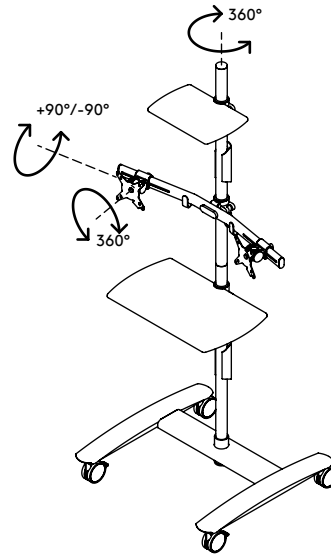

## Viewmate workstation - floor 722

This conference trolley is great for video conferencing and telepresence systems. It has platforms for a camera and decoder and is fitted with a dual monitor mount for viewing your own presentation and your audience simultaneously. Because this trolley has big lockable castors, doorways won't present a threshold.

- Conference trolley with big lockable castors (75 mm diameter)
- Convenient clamp lever on height adjustable parts locks them in place
- Able to hold two monitors, a (web)camera and media device or decoder
- VESA MIS-D 75 x 75/100 x 100 mm compatible
- Monitor size limit: width 640 - height 712 mm
- Cable covers keep cables neatly together
- Trolley dimensions (w x d x h): 636 x 600 x 1665 mm
- Max. weight capacity: platforms 10 kg, monitor mounts 15 kg

# viewmate <sup>x</sup>

+90°/-90°

+90°/-90°

360°

640 mm (25,2")

713 mm (28,1")

75 x 75/100 x 100

(2x) 15 kg

# 52.722

800 x 690 x 285 mm

1 pcs

silver

24,6 kg

805410527228