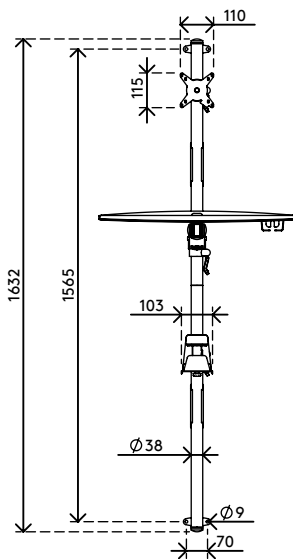

## Viewmate workstation - wall 732

This wall-mounted workstation mounts a PC and monitor and has a platform for a keyboard and mouse. It creates a space-efficient data entry point for areas with limited room. All parts are height adjustable with a convenient clamp lever, so anyone can alternate between sitting and standing without difficulty.

- Data entry workstation firmly and securely mounted to a wall with 4 M8 wedge bolts
- Convenient clamp lever on height adjustable parts locks them in place
- Able to hold a monitor, mouse and keyboard and a thin client computer
- VESA MIS-D 75 x 75/100 x 100 mm compatible
- Cable covers keep cables neatly together
- Keyboard & mouse platform is tiltable and depth adjustable
- Thin client holder fits devices with a thickness of 42 - 65 mm
- Frame dimensions: height 1632 - diameter 38 mm
- Max. weight capacity: keyboard & mouse platform 5 kg, thin client holder 7 kg, monitor mount 15 kg

# viewmate <sup>x</sup>

+90°/-90°

+90°/-90°

360°

75 x 75/100 x 100

Viewmate workstation - wall 732

2017/05/11

# 52.732

 1100 x 535 x 170 mm

 1 pcs

 silver

 12,5 kg

 805410527327