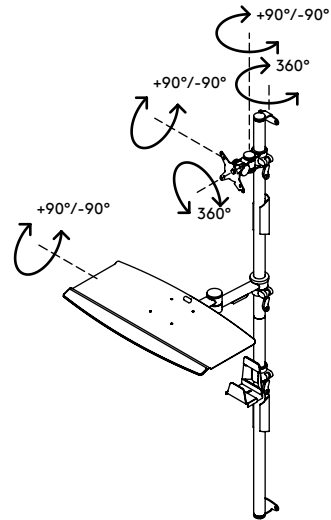

## Viewmate workstation - wall 732

This wall-mounted workstation mounts a PC and monitor and has a platform for a keyboard and mouse. It creates a space-efficient data entry point for areas with limited room. All parts are height adjustable with a convenient clamp lever, so anyone can alternate between sitting and standing without difficulty.

- Data entry workstation firmly and securely mounted to a wall with 4 M8 wedge bolts
- Convenient clamp lever on height adjustable parts locks them in place
- Able to hold a monitor, mouse and keyboard and a thin client computer
- VESA MIS-D 75 x 75/100 x 100 mm compatible
- Cable covers keep cables neatly together
- Keyboard & mouse platform is tiltable and depth adjustable
- Thin client holder fits devices with a thickness of 42 - 65 mm
- Frame dimensions: height 1632 - diameter 38 mm
- Max. weight capacity: keyboard & mouse platform 5 kg, thin client holder 7 kg, monitor mount 15 kg

# viewmate <sup>x</sup>

+90°/-90°

+90°/-90°

360°

75 x 75/100 x 100

Viewmate workstation - wall 732

2017/05/11

# 52.732

 1100 x 535 x 170 mm

 1 pcs

 silver

 12,5 kg

 805410527327