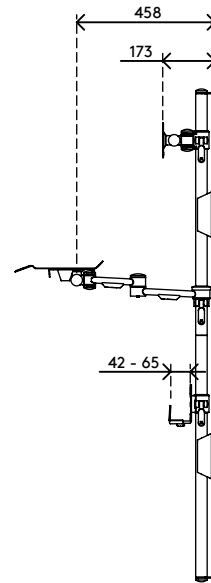

## Viewmate workstation - wall 732

This wall-mounted workstation mounts a PC and monitor and has a platform for a keyboard and mouse. It creates a space-efficient data entry point for areas with limited room. All parts are height adjustable with a convenient clamp lever, so anyone can alternate between sitting and standing without difficulty.

- Data entry workstation firmly and securely mounted to a wall with 4 M8 wedge bolts
- Convenient clamp lever on height adjustable parts locks them in place
- Able to hold a monitor, mouse and keyboard and a thin client computer
- VESA MIS-D 75 x 75/100 x 100 mm compatible
- Cable covers keep cables neatly together
- Keyboard & mouse platform is tiltable and depth adjustable
- Thin client holder fits devices with a thickness of 42 - 65 mm
- Frame dimensions: height 1632 - diameter 38 mm
- Max. weight capacity: keyboard & mouse platform 5 kg, thin client holder 7 kg, monitor mount 15 kg

# viewmate <sup>x</sup>

+90°/-90°

+90°/-90°

360°

75 x 75/100 x 100

Viewmate workstation - wall 732

2017/05/11

# 52.732

 1100 x 535 x 170 mm

 1 pcs

 silver

 12,5 kg

 805410527327