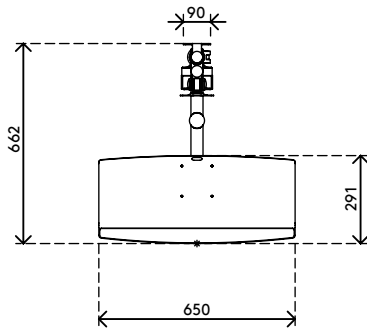

## Viewmate workstation - wall 732

This wall-mounted workstation mounts a PC and monitor and has a platform for a keyboard and mouse. It creates a space-efficient data entry point for areas with limited room. All parts are height adjustable with a convenient clamp lever, so anyone can alternate between sitting and standing without difficulty.

- Data entry workstation firmly and securely mounted to a wall with 4 M8 wedge bolts
- Convenient clamp lever on height adjustable parts locks them in place
- Able to hold a monitor, mouse and keyboard and a thin client computer
- VESA MIS-D 75 x 75/100 x 100 mm compatible
- Cable covers keep cables neatly together
- Keyboard & mouse platform is tiltable and depth adjustable
- Thin client holder fits devices with a thickness of 42 - 65 mm
- Frame dimensions: height 1632 - diameter 38 mm
- Max. weight capacity: keyboard & mouse platform 5 kg, thin client holder 7 kg, monitor mount 15 kg

# viewmate <sup>x</sup>

+90°/-90°

+90°/-90°

360°

75 x 75/100 x 100

Viewmate workstation - wall 732

2017/05/11

# 52.732

 1100 x 535 x 170 mm

 1 pcs

 silver

 12,5 kg

 805410527327