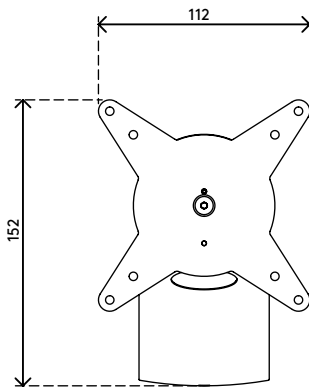

58.402

Viewlite monitor arm - rail 402

Free up desk space with this monitor arm that mounts onto a slat rail/wall or toolbar. You can tilt and swivel your monitor to achieve your perfect positioning. Simply adjust the screw on top to tighten or loosen the clamping mechanism.

- Fixed height
- Fixed depth
- Main components made of aluminium
- 40% of aluminium content is already recycled
- VESA MIS-D 75 x 75/100 x 100 mm compatible
- Monitor: tilt +90°/-55°, swivel +90°/-90°, rotate 360°
- Weight capacity max. 8 kg per monitor
- Comes with a rail mount
- Fitted with a practical quick-release VESA system
-
- Monitor rotation lock can be enabled

viewlite X

+90°/-55°

+90°/-90°

360°

75 x 75/100 x 100

8 kg

Viewlite monitor arm - rail 402

2016/11/22

58.402

212 x 181 x 128 mm

1 pcs

silver-white

1,271 kg

805410584023