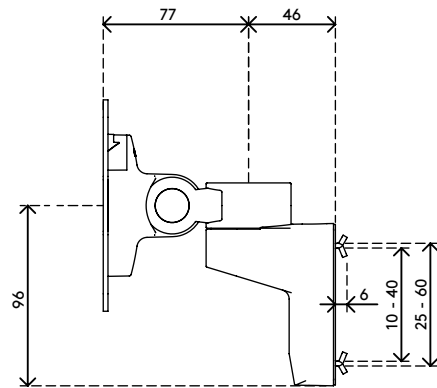

58.402

Viewlite monitor arm - rail 402

Free up desk space with this monitor arm that mounts onto a slat rail/wall or toolbar. You can tilt and swivel your monitor to achieve your perfect positioning. Simply adjust the screw on top to tighten or loosen the clamping mechanism.

- Fixed height
- Fixed depth
- Main components made of aluminium
- 40% of aluminium content is already recycled
- VESA MIS-D 75 x 75/100 x 100 mm compatible
- Monitor: tilt +90°/-55°, swivel +90°/-90°, rotate 360°
- Weight capacity max. 8 kg per monitor
- Comes with a rail mount
- Fitted with a practical quick-release VESA system
-
- Monitor rotation lock can be enabled

viewlite X

+90°/-55°

+90°/-90°

360°

75 x 75/100 x 100

8 kg

Viewlite monitor arm - rail 402

2016/11/22

58.402

212 x 181 x 128 mm

1 pcs

silver-white

1,271 kg

805410584023