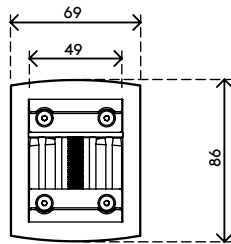

58.402

Viewlite monitor arm - rail 402

Free up desk space with this monitor arm that mounts onto a slat rail/wall or toolbar. You can tilt and swivel your monitor to achieve your perfect positioning. Simply adjust the screw on top to tighten or loosen the clamping mechanism.

- Fixed height
- Fixed depth
- Main components made of aluminium
- 40% of aluminium content is already recycled
- VESA MIS-D 75 x 75/100 x 100 mm compatible
- Monitor: tilt +90°/-55°, swivel +90°/-90°, rotate 360°
- Weight capacity max. 8 kg per monitor
- Comes with a rail mount
- Fitted with a practical quick-release VESA system
-
- Monitor rotation lock can be enabled

viewlite X

+90°/-55°

+90°/-90°

360°

75 x 75/100 x 100

8 kg

Viewlite monitor arm - rail 402

2016/11/22

58.402

212 x 181 x 128 mm

1 pcs

silver-white

1,271 kg

805410584023