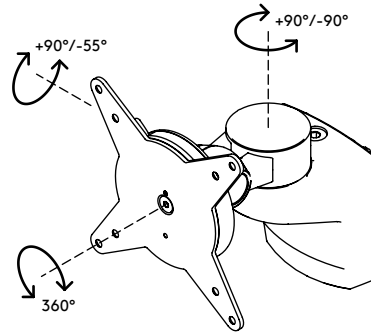

58.402

Viewlite monitor arm - rail 402

Free up desk space with this monitor arm that mounts onto a slat rail/wall or toolbar. You can tilt and swivel your monitor to achieve your perfect positioning. Simply adjust the screw on top to tighten or loosen the clamping mechanism.

- Fixed height
- Fixed depth
- Main components made of aluminium
- 40% of aluminium content is already recycled
- VESA MIS-D 75 x 75/100 x 100 mm compatible
- Monitor: tilt +90°/-55°, swivel +90°/-90°, rotate 360°
- Weight capacity max. 8 kg per monitor
- Comes with a rail mount
- Fitted with a practical quick-release VESA system
-
- Monitor rotation lock can be enabled

viewlite X

+90°/-55°

+90°/-90°

360°

75 x 75/100 x 100

8 kg

Viewlite monitor arm - rail 402

2016/11/22

58.402

212 x 181 x 128 mm

1 pcs

silver-white

1,271 kg

805410584023