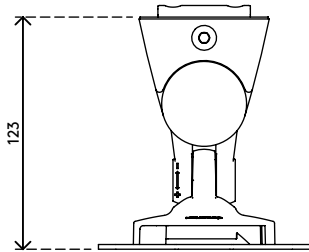

58.402

Viewlite monitor arm - rail 402

Free up desk space with this monitor arm that mounts onto a slat rail/wall or toolbar. You can tilt and swivel your monitor to achieve your perfect positioning. Simply adjust the screw on top to tighten or loosen the clamping mechanism.

- Fixed height
- Fixed depth
- Main components made of aluminium
- 40% of aluminium content is already recycled
- VESA MIS-D 75 x 75/100 x 100 mm compatible
- Monitor: tilt +90°/-55°, swivel +90°/-90°, rotate 360°
- Weight capacity max. 8 kg per monitor
- Comes with a rail mount
- Fitted with a practical quick-release VESA system
-
- Monitor rotation lock can be enabled

viewlite X

+90°/-55°

+90°/-90°

360°

75 x 75/100 x 100

8 kg

Viewlite monitor arm - rail 402

2016/11/22

58.402

212 x 181 x 128 mm

1 pcs

silver-white

1,271 kg

805410584023