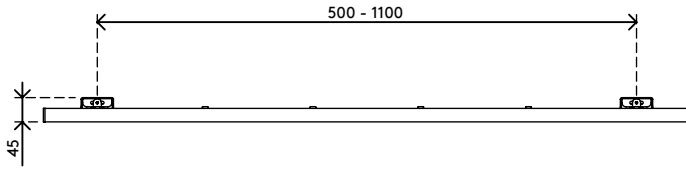

viewlite

Viewlite toolbar - wall 712

2017/04/19

58.712

1300 x 165 x 155 mm

1 pcs

silver-white

4 kg

805410587123