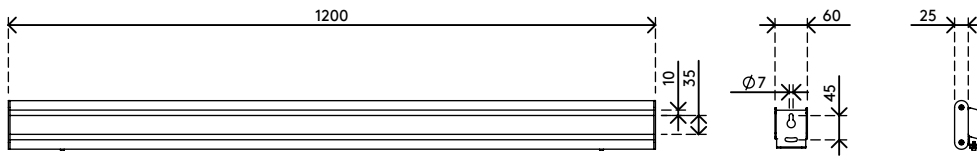

viewlite

Viewlite toolbar - wall 712

2017/04/19

58.712

1300 x 165 x 155 mm

1 pcs

silver-white

4 kg

805410587123